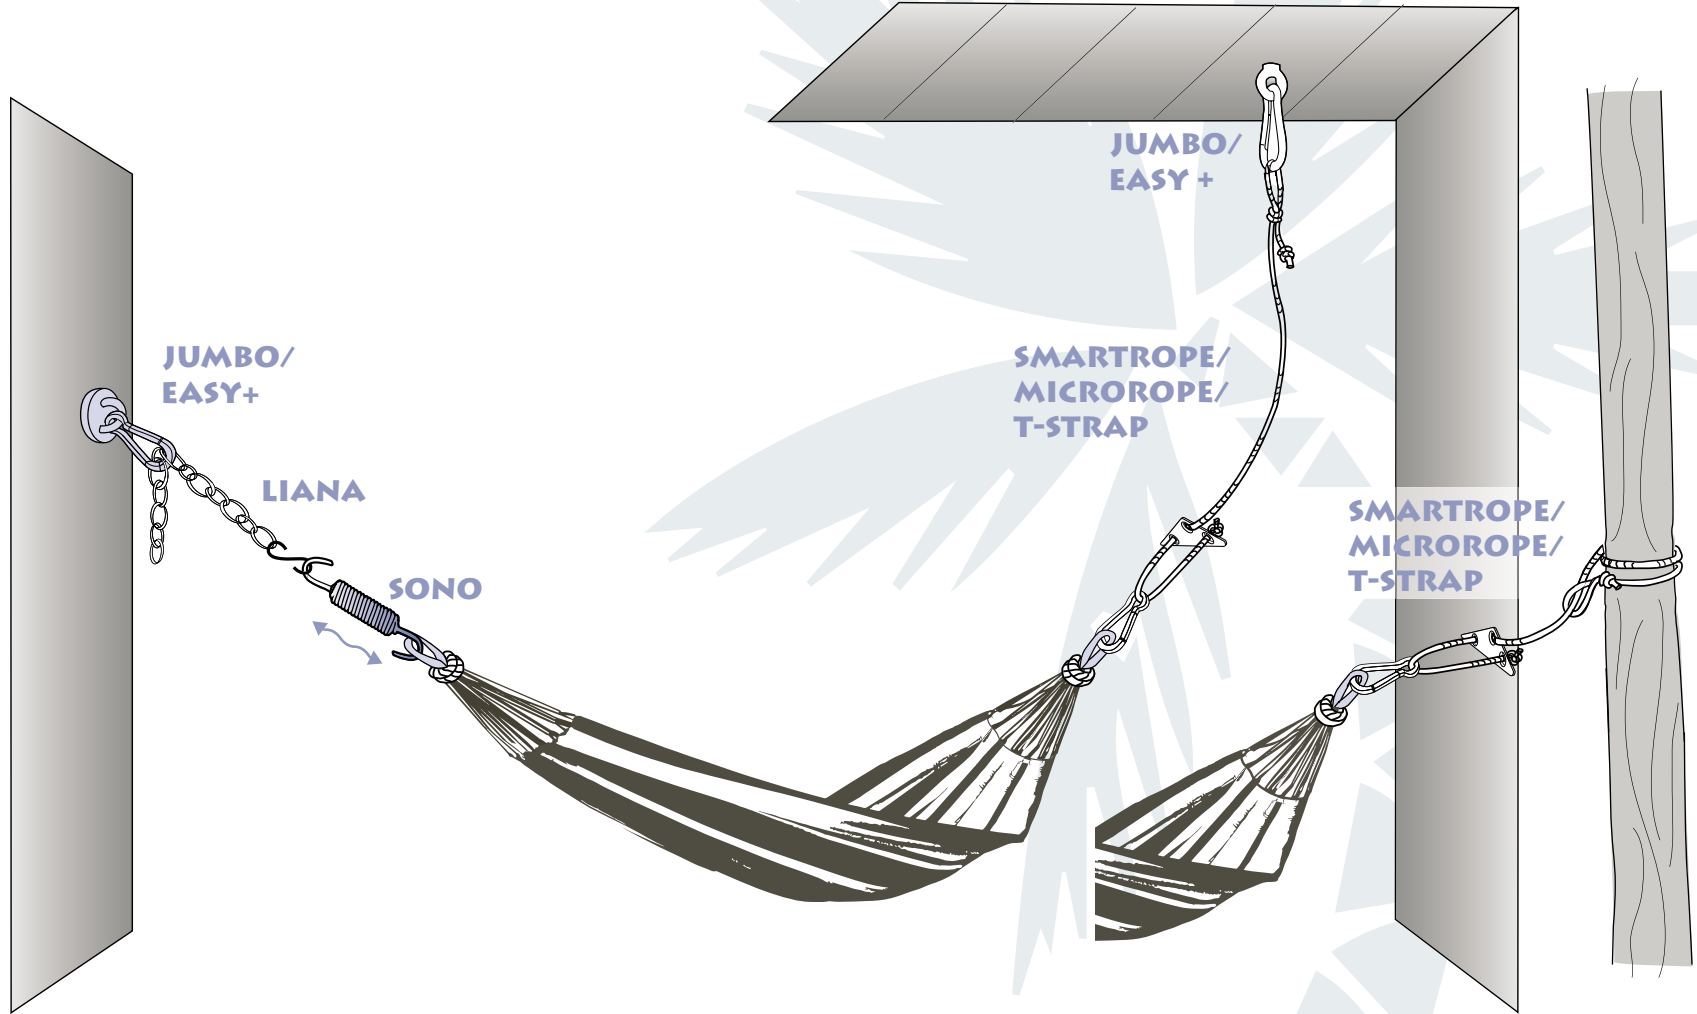

PALMERA ROCKSTONE
(Art.N° AZ-4017000) (without hanging chair)

ca. 100 x 225-250 x 60 cm	max. 120 kg	ca. 13,5 kg

ACCESSORIES FOR HAMMOCKS

EASY+
(Art.N° AZ-3016000)

max. 200 kg	ca. 0,4 kg

JUMBO
(Art.N° AZ-3010000)