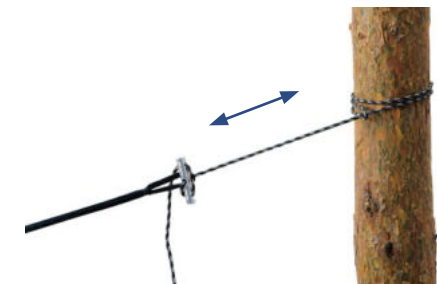

MICROROPe

(Art.N° AZ-3027000) (2 pieces)

max. 250 cm (2 x)	max. 150 kg	ca. 0,18 kg